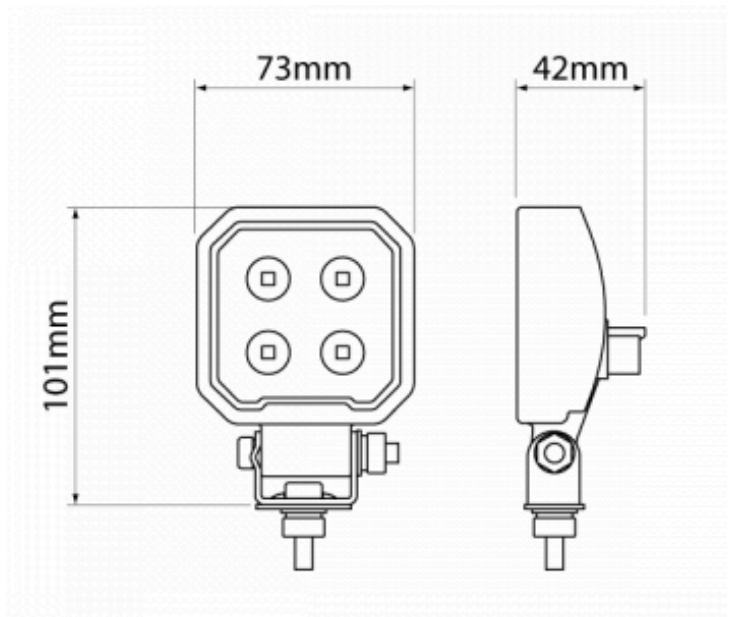

# 1500 LUMEN LED WORKLIGHT

400-8210

- Beam Type:** Flood
- Raw Lumens:** 1500lm
- Effective Lumens:** N/A
- LED's:** 4 x Osram 5w LEDs
- Colour Temp:** 5500k
- Voltage:** 9-32 Volt
- Current Draw:** 0.7a @ 13.8 Volt
- Lens:** Polycarbonate
- Body:** Aluminium
- Fitting:** Stainless Steel
- IP Rating:** IP67, IP69k
- Operating Temperature:** -40°C - 85°C